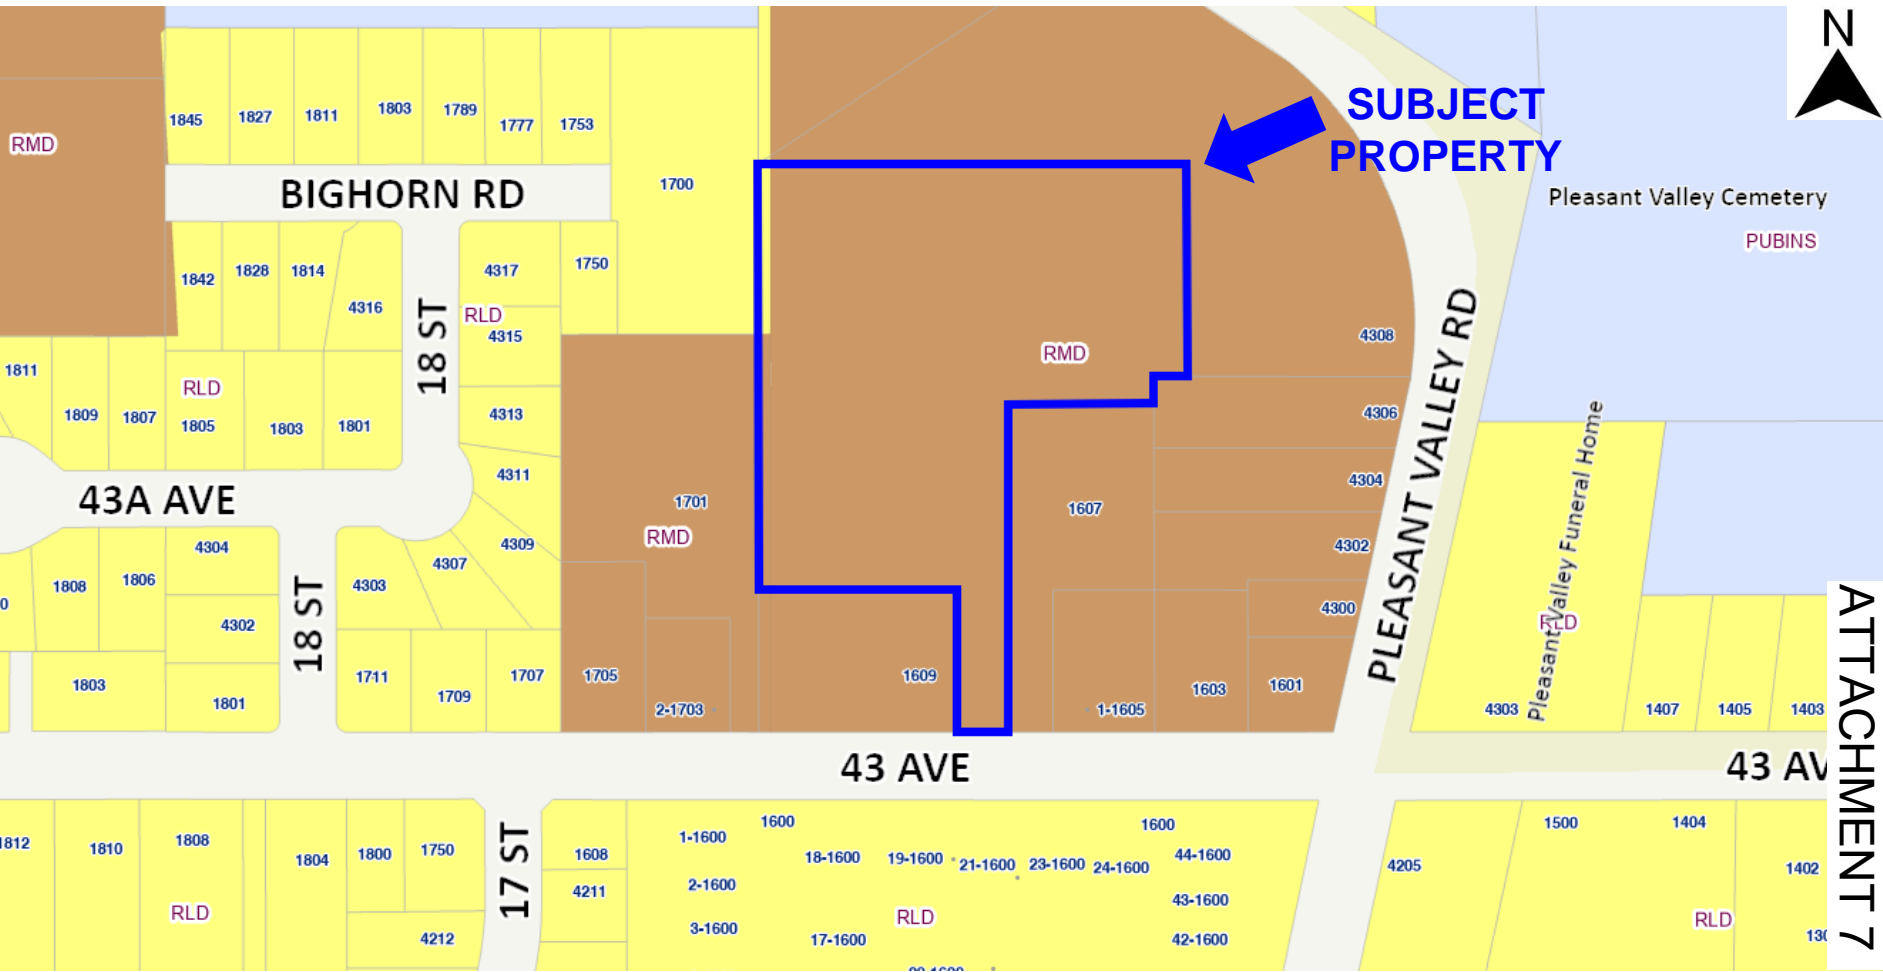

SUBJECT PROPERTY

- RLD – Residential Low Density
- RMD – Residential Medium Density
- PUBINS – Public & Institutional

OCP Designation

ZON00365

ATTACHMENT 7